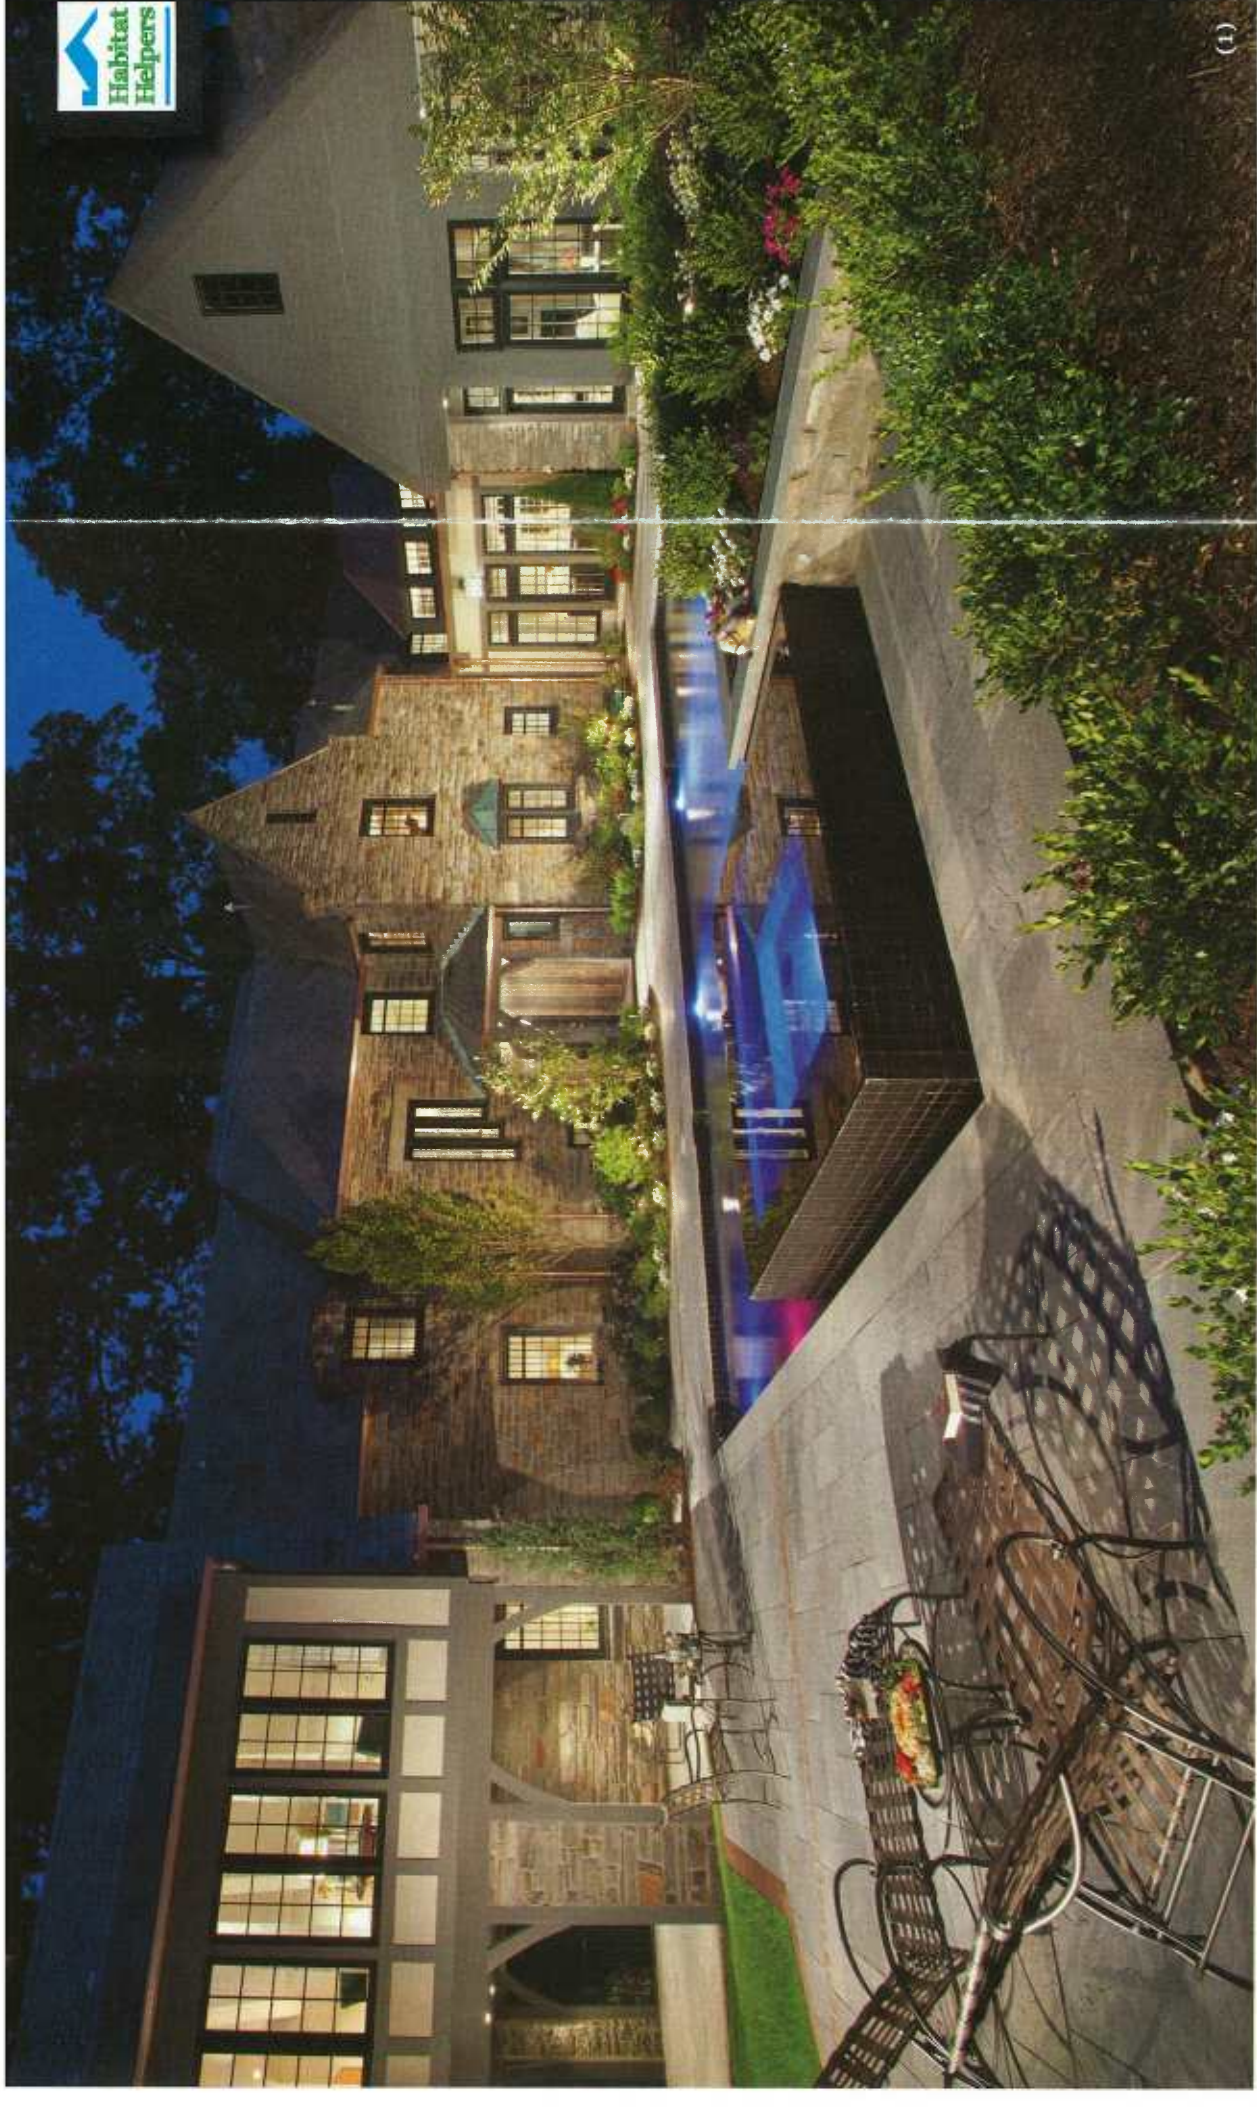

(3)

(2)

(1)

Porch & Patio

Rick's Porch & Patio

We are open 9-6 Monday thru Saturday.
 Let Rick's create your backyard paradise...
 Arbors • Bridges • Cabanas • Cupolas • Garages
 Garden and Home Accents • Gas & Propane Fireplaces • Gazebos
 Outdoor Aluminum, Cast Aluminum and Wicker Patio Furniture
 Home Decor & Asian Imports • Play Swings • Playhouses • Sheds
 Wood & Polywood Outdoor Furniture • Wooden Playground Equipment

ASTON
 484.786.5010
 2760 Concord Road

RicksSheds.com/main

Into the Liquid

Mind-blowing water features.

(1) An exceptional pool-and-spa combo by Anthony & Sylvan Pools is the inviting centerpiece of this outdoor entertaining space in Haverford. (2) Two gorgeous planters from West Conshohocken's Garden Accents are the perfect accompaniment to an Old World-style pool and more in Villanova.