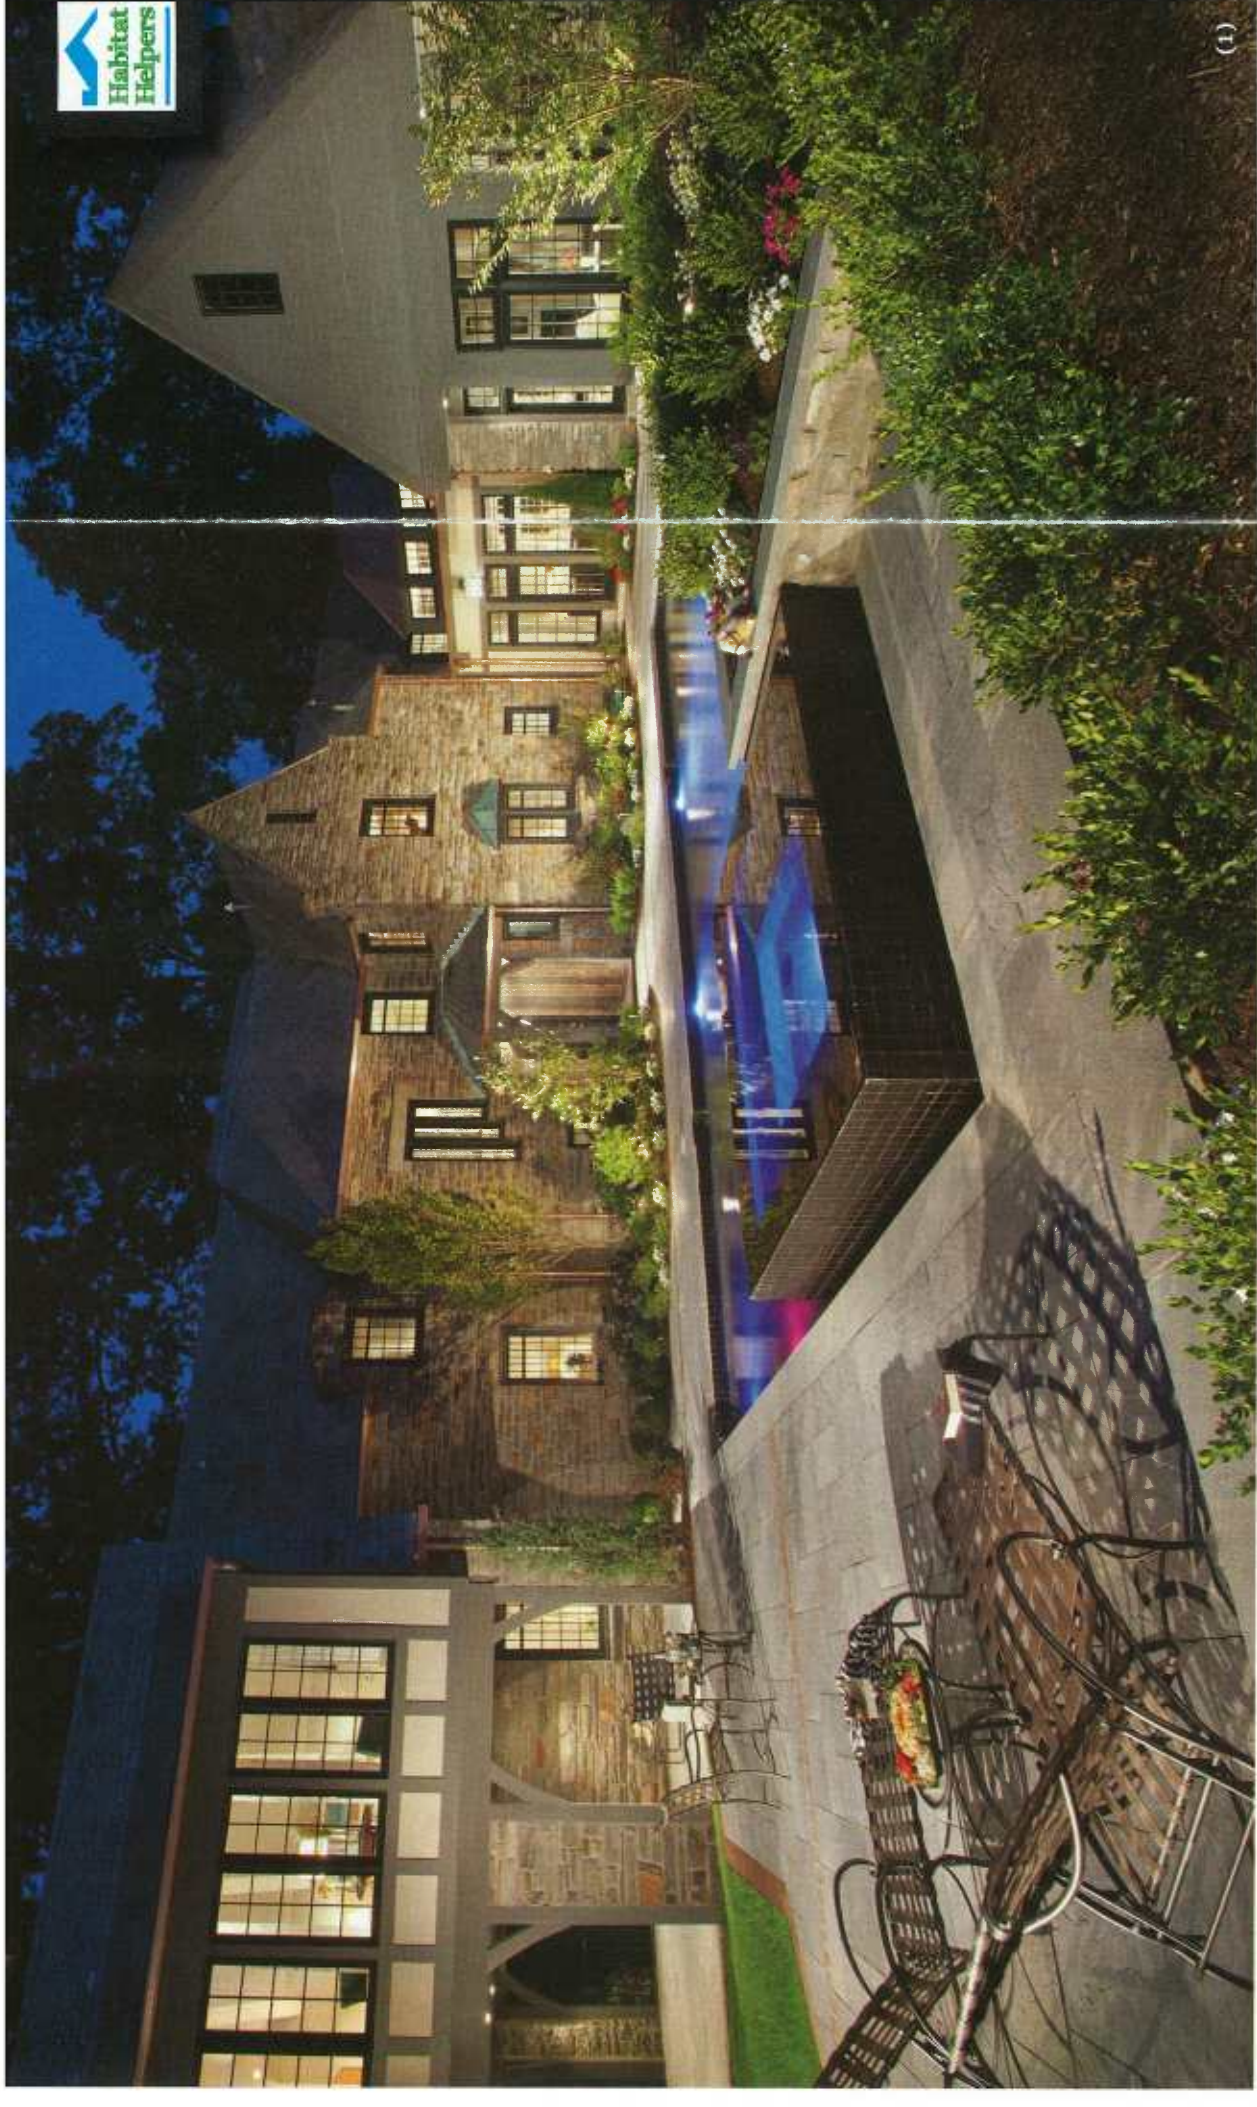

Porch & Patio

Rick's Porch & Patio

We are open 9-6 Monday thru Saturday.
Let Rick's create your backyard paradise...
Arbors • Bridges • Cabanas • Cupolas • Garages
Garden and Home Accents • Gas & Propane Fireplaces • Gazebos
Outdoor Aluminum, Cast Aluminum and Wicker Patio Furniture
Home Decor & Asian Imports • Play Swings • Playhouses • Sheds
Wood & Polywood Outdoor Furniture • Wooden Playground Equipment

ASTON
484.786.5010
2760 Concord Road

RicksSheds.com/main

(1)

(2)

Into the Liquid

Mind-blowing water features.

(1) An exceptional pool-and-spa combo by Anthony & Sylvan Pools is the inviting centerpiece of this outdoor entertaining space in Haverford. (2) Two gorgeous planters from West Conshohocken's Garden Accents are the perfect accompaniment to an Old World-style pool and more in Villanova.