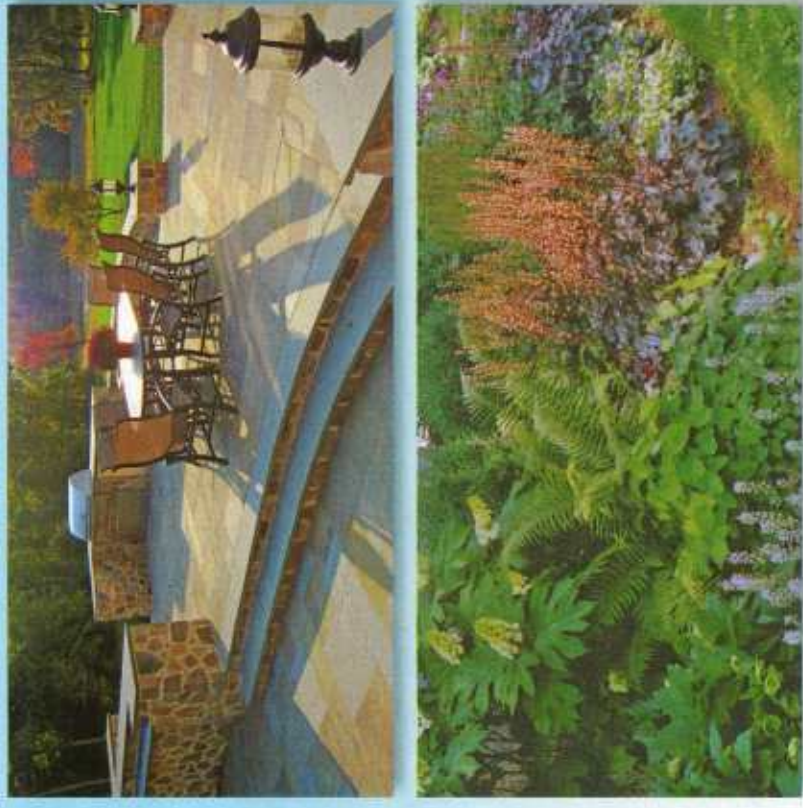

(3)

Porch & Patio

Rick's Porch & Patio

We are open 9-6 Monday thru Saturday.
 Let Rick's create your backyard paradise...
 Arbors • Bridges • Cabanas • Cupolas • Garages
 Garden and Home Accents • Gas & Propane Fireplaces • Gazebos
 Outdoor Aluminum, Cast Aluminum and Wicker Patio Furniture
 Home Decor & Asian Imports • Play Swings • Playhouses • Sheds
 Wood & Polywood Outdoor Furniture • Wooden Playground Equipment

ASTON
 484.786.5010
 2760 Concord Road

RicksSheds.com/main

(1)

(2)

LESLIE ARCHER & SYLVAN POOLS

Into the Liquid

Mind-blowing water features.

(1) An exceptional pool-and-spa combo by Anthony & Sylvan Pools is the inviting centerpiece of this outdoor entertaining space in Haverford. (2) Two gorgeous planters from West Conshohocken's Garden Accents are the perfect accompaniment to an Old World-style pool and more in Villanova.

KM Gardens has been beautifying the Main Line and Chester County since 1992 specializing in full property design of your unique outdoor living spaces. KM Gardens is a female owned business that offers full installation and continuing maintenance programs to ensure the lasting beauty of your improvements. Please contact us for a no-cost consultation to see how we can help